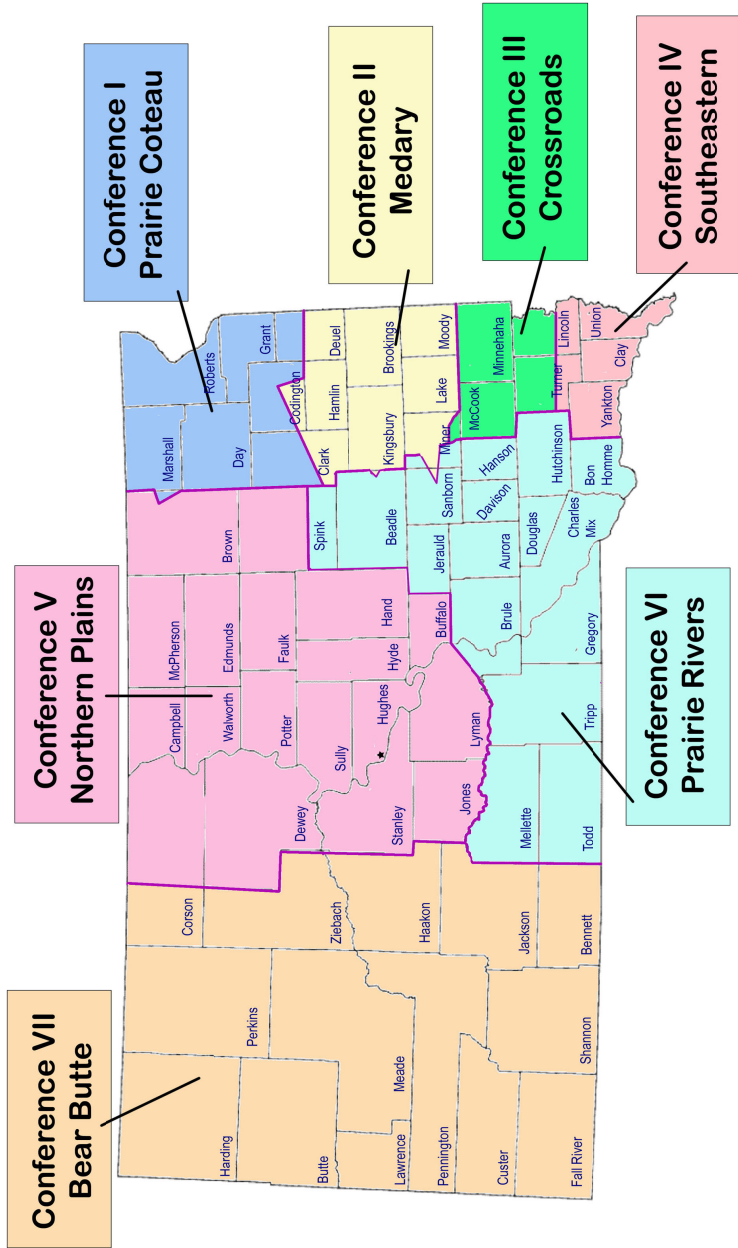

SOUTH DAKOTA SYNOD CONGREGATIONS BY CONFERENCE

South Dakota Synod Conference Map

CONFERENCE I – PRAIRIE COTEAU

COMMUNITY	CONGREGATION NAME
Bradley	St John's Lutheran
Bristol	Bergen Lutheran
Bristol	Bethesda Lutheran
Britton	First Lutheran
Butler	Butler Lutheran
Claire City	First Lutheran
Claremont	Augustana Lutheran
Clark	St Paul Lutheran
Crocker	Crocker Lutheran
Florence	Goodhue Lutheran
Florence	New Helgen Lutheran
Kidder	Pleasant Valley Lutheran
Lake City	Lake City Lutheran
Langford	Evangelical Lutheran
Langford	Falnes Lutheran
Langford	Highlanda Lutheran
Milbank	American Evangelical Lutheran
New Effington	Faith Lutheran
New Effington	Walla Lutheran
Peever	Peever Lutheran
Reville	Trinity Lutheran
Reville	Zoar Lutheran
Rosholt	Bethania-Trondhjem Lutheran
Rosholt	St Joseph Lutheran
Roslyn	Fron Lutheran
Roslyn	Roslyn Lutheran
Sisseton	Grace Lutheran
Strandburg	Tabor Lutheran
Summit	Hope Lutheran
Veblen	Our Savior Lutheran
Watertown	Grace Lutheran
Watertown	Lutheran Church of Our Redeemer
Waubay	Our Savior's Lutheran
Webster	American Lutheran
Webster	St John's Lutheran
White Rock	Augustana Lutheran
Wilmot	Wilmot Lutheran